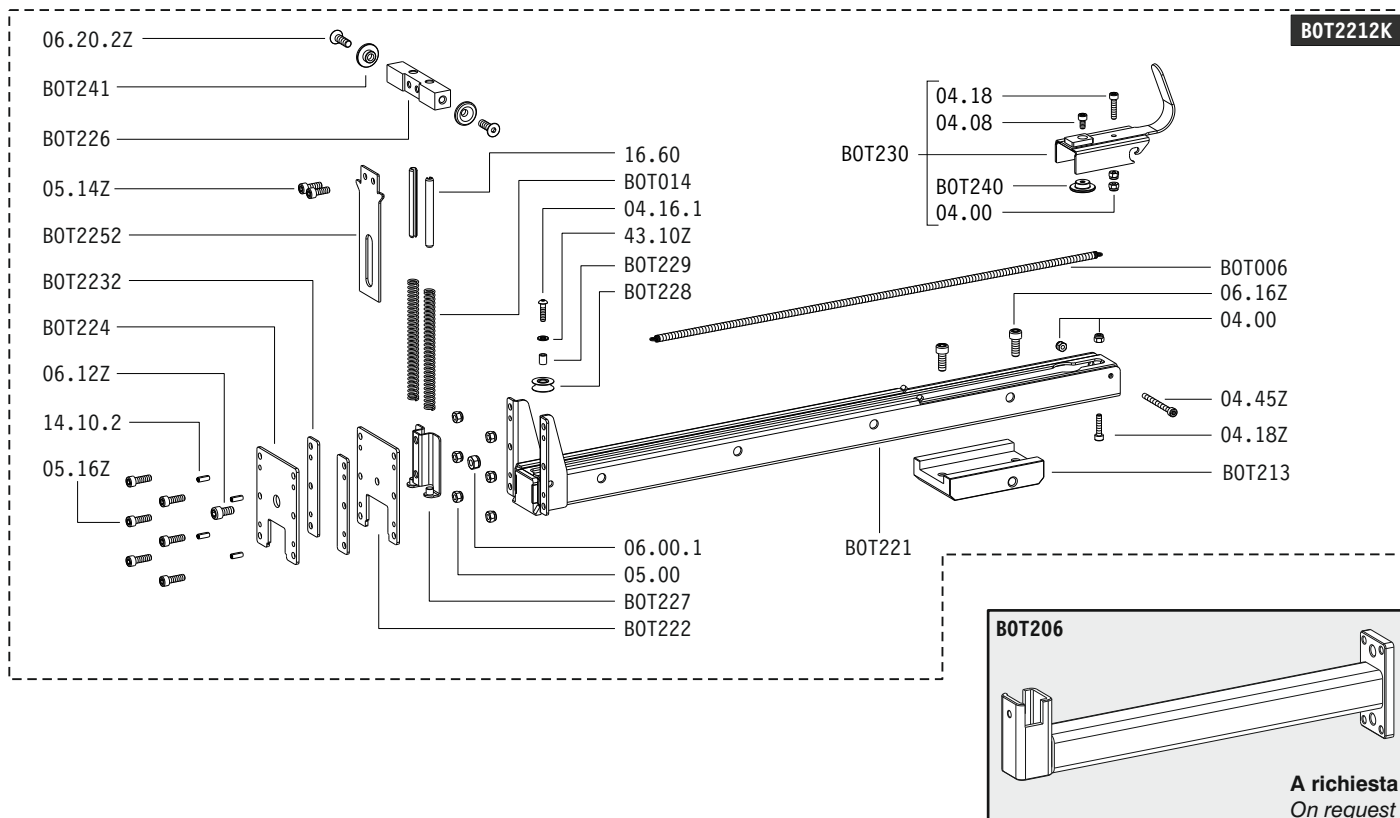

Parti di ricambio - Spare parts - Ersatzteile - Pièces de rechange - Piezas de repuesto  
 Λαστιχάκια - Partes sobresselentes - Tabel te raadplegen - Reservedele

Cod.	Descrizione	Description	Cod.	Descrizione	Description
01.19	O-Ring	O-Ring	43.23.4Z	Rondella	Washer
04.00	Dado	Nut	76.23	Distanziale	Spacer
04.08	Vite	Screw	BOT006	Molla	Spring
04.10Z	Vite	Screw	BOT014	Molla	Spring
04.16.1	Vite	Screw	BOT052	Piedino	Socle
04.16Z	Vite	Screw	BOT200	Telaio	Frame Body
04.18	Vite	Screw	BOT201	Supporto	Support
04.18Z	Vite	Screw	BOT202	Supporto Cilindro	Cylinder Support
04.45Z	Vite	Screw	BOT203	Supporto Regolatore	Regulator Support
05.00	Dado	Nut	BOT205	Braccio Verticale	Vertical Arm
05.14Z	Vite	Screw	BOT206	Braccio Orizzontale	Orizzontal Arm
05.16Z	Vite	Screw	BOT2072	Incidine	Anvil
06.00.1	Dado	Nut	BOT210	Traversa Superiore	Upper Cross Bar
06.12Z	Vite	Screw	BOT213	Supporto Caricatore	Magazine Support
06.16Z	Vite	Screw	BOT214	Leva	Lever
06.20.2Z	Vite	Screw	BOT215	Biella	Connecting Rod
06.25Z	Vite	Screw	BOT221	Caricatore	Magazine
07.13	Chiave	Wrench	BOT2212K	KIT Caricatore	Magazine KIT
07.30	Chiave esagonale	Hex. bar wrench	BOT222	Piastra Posteriore	Rear Plate
07.40	Chiave esagonale	Hex. bar wrench	BOT2232	Guida Battente	Driver Guide
07.50	Chiave esagonale	Hex. bar wrench	BOT224	Piastra Anteriore	Front Plate
07.60	Chiave esagonale	Hex. bar wrench	BOT2252	Battente	Driver
07.80	Chiave esagonale	Hex. bar wrench	BOT226	Porta Battente	Driver Holder
08.00	Dado	Nut	BOT227	Carter	Carter
08.10.4	Vite	Screw	BOT228	Carrucola	Pulley
08.20Z	Vite	Screw	BOT229	Distanziale	Spacer
08.25.2Z	Vite	Screw	BOT230	Spingipunto	Pusher
09.14.1	Anello Elastico	Elastic Ring	BOT232	Ammortizzatore	Bumper
10.00	Dado	Nut	BOT2351	Fianco Sinistro	Left Side
10.25Z	Vite	Screw	BOT2361	Fianco Destro	Right Side
10.30Z	Vite	Screw	BOT237	Protezione	Protection
14.10.2	Spina	Pin	BOT238	Vaschetta	Staple Container
14.21Z	Vite	Screw	BOT239	Peso	Weight
16.60	Spina	Pin	BOT240	Distanziale	Spacer
17.32.8	Raccordo	Connection	BOT241	Bussola	Bush
18.11	Tubi	Tube	BOT243	Bussola	Bush
18.20	Regolatore Pressione	Pressure Regulator	BOT244	Bussola	Bush
18.21	Manometro	Manometer	BOT245	Distanziale	Spacer
18.35	Pedale Pneumatico	Pneumatic foot lever	BOT248	Perno	Pin
43.10Z	Rondella	Washer	BOT250	Cilindro Pneumatico	Pneumatic Cylinder
43.13Z	Rondella	Washer			