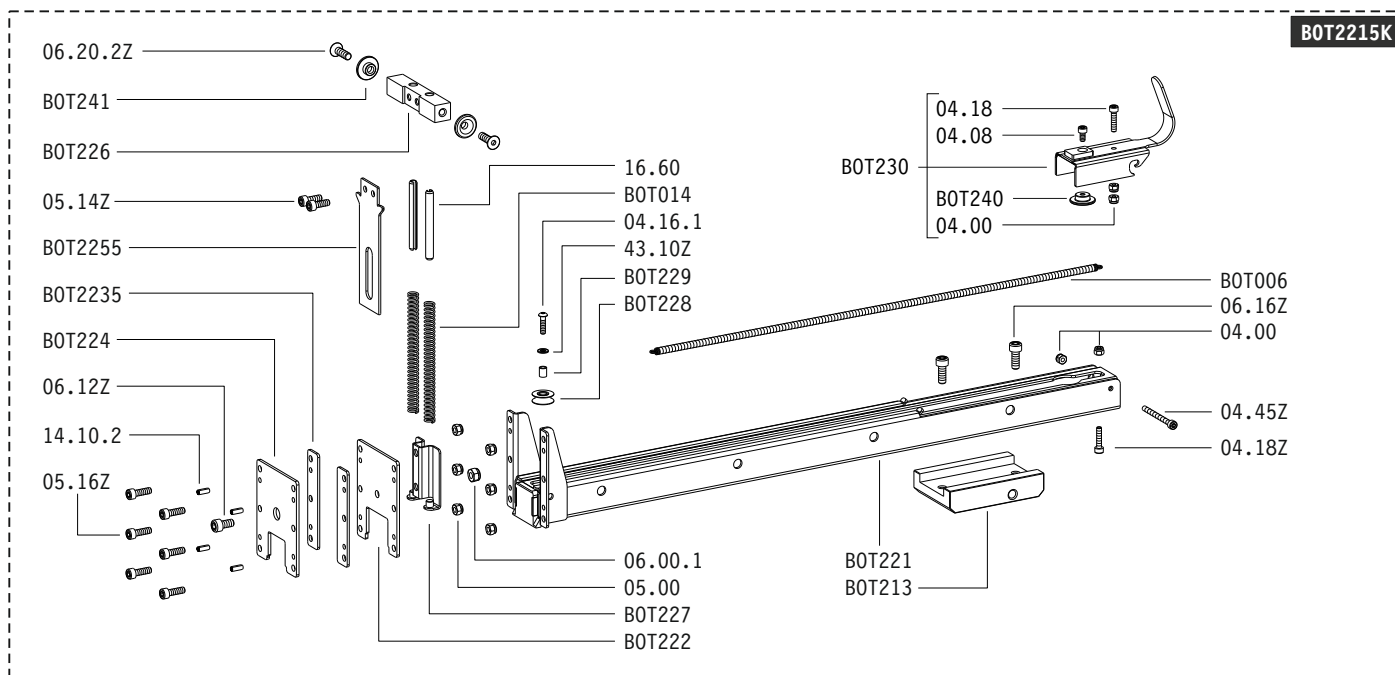

Parti di ricambio - Spare parts - Ersatzteile - Pièces de rechange - Piezas de repuesto  
 Λαστιχάκια - Partes sobresselentes - Tabel te raadplegen - Reservedele

Cod.	Descrizione	Description	Cod.	Descrizione	Description
04.00	Dado	Nut	BOT014	Molla	Spring
04.08	Vite	Screw	BOT052	Piedino	Socle
04.16.1	Vite	Screw	BOT091	Molla	Spring
04.18Z	Vite	Screw	BOT200	Telaio	Frame Body
04.18	Vite	Screw	BOT201	Supporto	Support
04.45Z	Vite	Screw	BOT205	Braccio Vericale	Vertical Arm
05.00	Dado	Nut	BOT206	Braccio Orizzontale	Orizzontal Arm
05.00.1	Dado	Nut	BOT2075	Incudine	Anvil
05.14Z	Vite	Screw	BOT208	Pedale	Foot Lever
05.16Z	Vite	Screw	BOT209	Traversa Inferiore	Lower Cross Bar
05.20	Vite	Screw	BOT210	Traversa Superiore	Upper Cross Bar
06.00.1	Dado	Nut	BOT211	Tirante	Connecting Rod
06.12Z	Vite	Screw	BOT213	Supporto Caricatore	Magazine Support
06.16Z	Vite	Screw	BOT214	Leva	Lever
06.20.2Z	Vite	Screw	BOT215	Biella	Connecting Rod
06.25Z	Vite	Screw	BOT216	Piastra	Plate
07.13	Chiave esagonale	Wrench	BOT221	Caricatore	Magazine
07.30	Chiave esagonale	Hex. bar wrench	BOT2215K	KIT Caricatore	Magazine KIT
07.40	Chiave esagonale	Hex. bar wrench	BOT222	Piastra Posteriore	Rear Plate
07.50	Chiave esagonale	Hex. bar wrench	BOT2235	Guida Battente	Driver Guide
07.60	Chiave esagonale	Hex. bar wrench	BOT224	Piastra Anteriore	Front Plate
07.80	Chiave esagonale	Hex. bar wrench	BOT2255	Battente	Driver
08.00	Dado	Nut	BOT226	Porta Battente	Driver Holder
08.10.4	Vite	Screw	BOT227	Carter	Carter
08.25.2Z	Vite	Screw	BOT228	Carrucola	Pulley
08.99Z	Vite	Screw	BOT229	Distanziale	Spacer
10.00	Dado	Nut	BOT230	Spingipunto	Pusher
10.25Z	Vite	Screw	BOT233	Ammortizzatore	Bumper
10.30Z	Vite	Screw	BOT238	Vaschetta	Staple Container
14.00	Dado	Nut	BOT240	Distanziale	Spacer
14.10.2	Spina	Pin	BOT241	Bussola	Bush
16.60	Spina	Pin	BOT243	Bussola	Bush
43.10Z	Rondella	Washer	BOT244	Bussola	Bush
43.13Z	Rondella	Washer	BOT245	Distanziale	Spacer
BOT006	Molla	Spring			