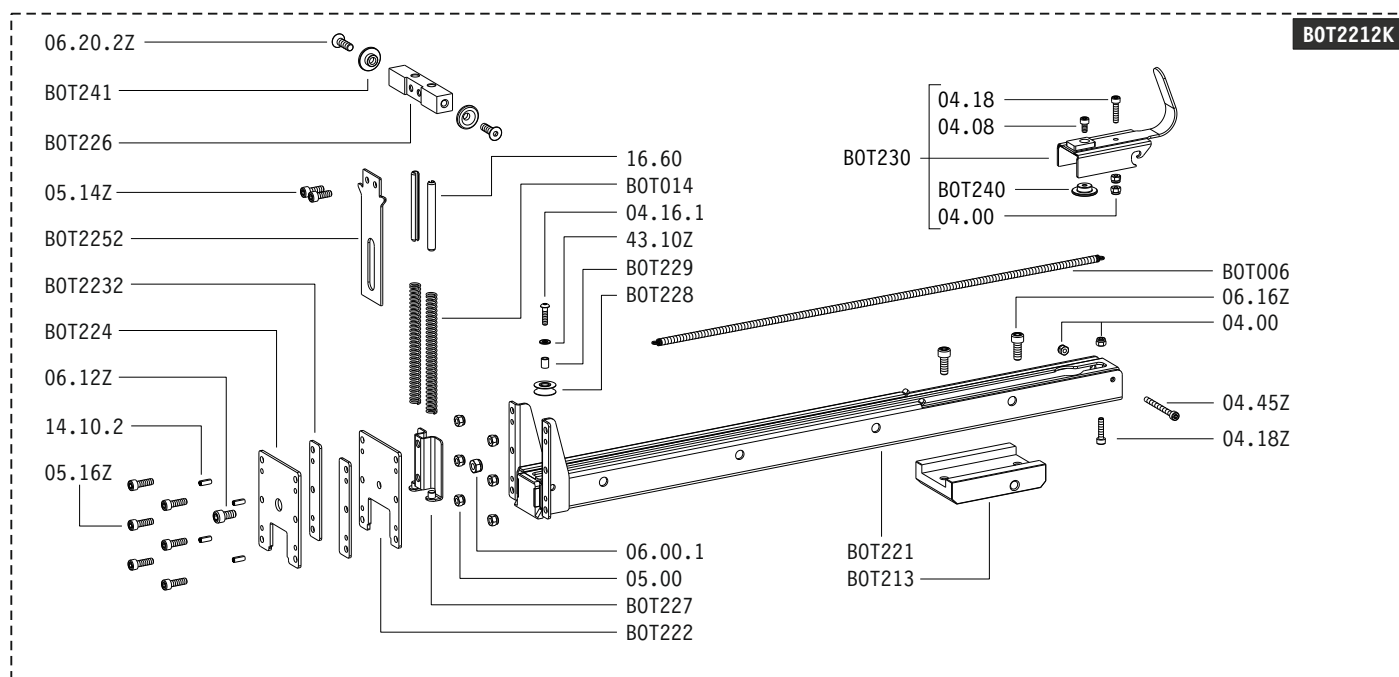

Parti di ricambio - Spare parts - Ersatzteile - Pièces de rechange - Piezas de repuesto  
 Λαστιχάκια - Partes sobresselentes - Tabel te raadplegen - Reservedele

Cod.	Descrizione	Description	Cod.	Descrizione	Description
04.00	Dado	Nut	BOT014	Molla	Spring
04.08	Vite	Screw	BOT052	Piedino	Socle
04.16.1	Vite	Screw	BOT091	Molla	Spring
04.18Z	Vite	Screw	BOT200	Telaio	Frame Body
04.18	Vite	Screw	BOT201	Supporto	Support
04.45Z	Vite	Screw	BOT205	Braccio Vericale	Vertical Arm
05.00	Dado	Nut	BOT206	Braccio Orizzontale	Orizzontal Arm
05.00.1	Dado	Nut	BOT207.2	Incudine	Anvil
05.14Z	Vite	Screw	BOT208	Pedale	Foot Lever
05.16Z	Vite	Screw	BOT209	Traversa Inferiore	Lower Cross Bar
05.20	Vite	Screw	BOT210	Traversa Superiore	Upper Cross Bar
06.00.1	Dado	Nut	BOT211	Tirante	Connecting Rod
06.12Z	Vite	Screw	BOT213	Supporto Caricatore	Magazine Support
06.16Z	Vite	Screw	BOT214	Leva	Lever
06.20.2Z	Vite	Screw	BOT215	Biella	Connecting Rod
06.25Z	Vite	Screw	BOT216	Piastra	Plate
07.13	Chiave esagonale	Wrench	BOT221	Caricatore	Magazine
07.30	Chiave esagonale	Hex. bar wrench	BOT221.2K	KIT Caricatore	Magazine KIT
07.40	Chiave esagonale	Hex. bar wrench	BOT222	Piastra Posteriore	Rear Plate
07.50	Chiave esagonale	Hex. bar wrench	BOT223.2	Guida Battente	Driver Guide
07.60	Chiave esagonale	Hex. bar wrench	BOT224	Piastra Anteriore	Front Plate
07.80	Chiave esagonale	Hex. bar wrench	BOT225.2	Battente	Driver
08.00	Dado	Nut	BOT226	Porta Battente	Driver Holder
08.10.4	Vite	Screw	BOT227	Carter	Carter
08.25.2Z	Vite	Screw	BOT228	Carrucola	Pulley
08.99Z	Vite	Screw	BOT229	Distanziale	Spacer
10.00	Dado	Nut	BOT230	Spingipunto	Pusher
10.25Z	Vite	Screw	BOT233	Ammortizzatore	Bumper
10.30Z	Vite	Screw	BOT238	Vaschetta	Staple Container
14.00	Dado	Nut	BOT240	Distanziale	Spacer
14.10.2	Spina	Pin	BOT241	Bussola	Bush
16.60	Spina	Pin	BOT243	Bussola	Bush
43.10Z	Rondella	Washer	BOT244	Bussola	Bush
43.13Z	Rondella	Washer	BOT245	Distanziale	Spacer
BOT006	Molla	Spring			