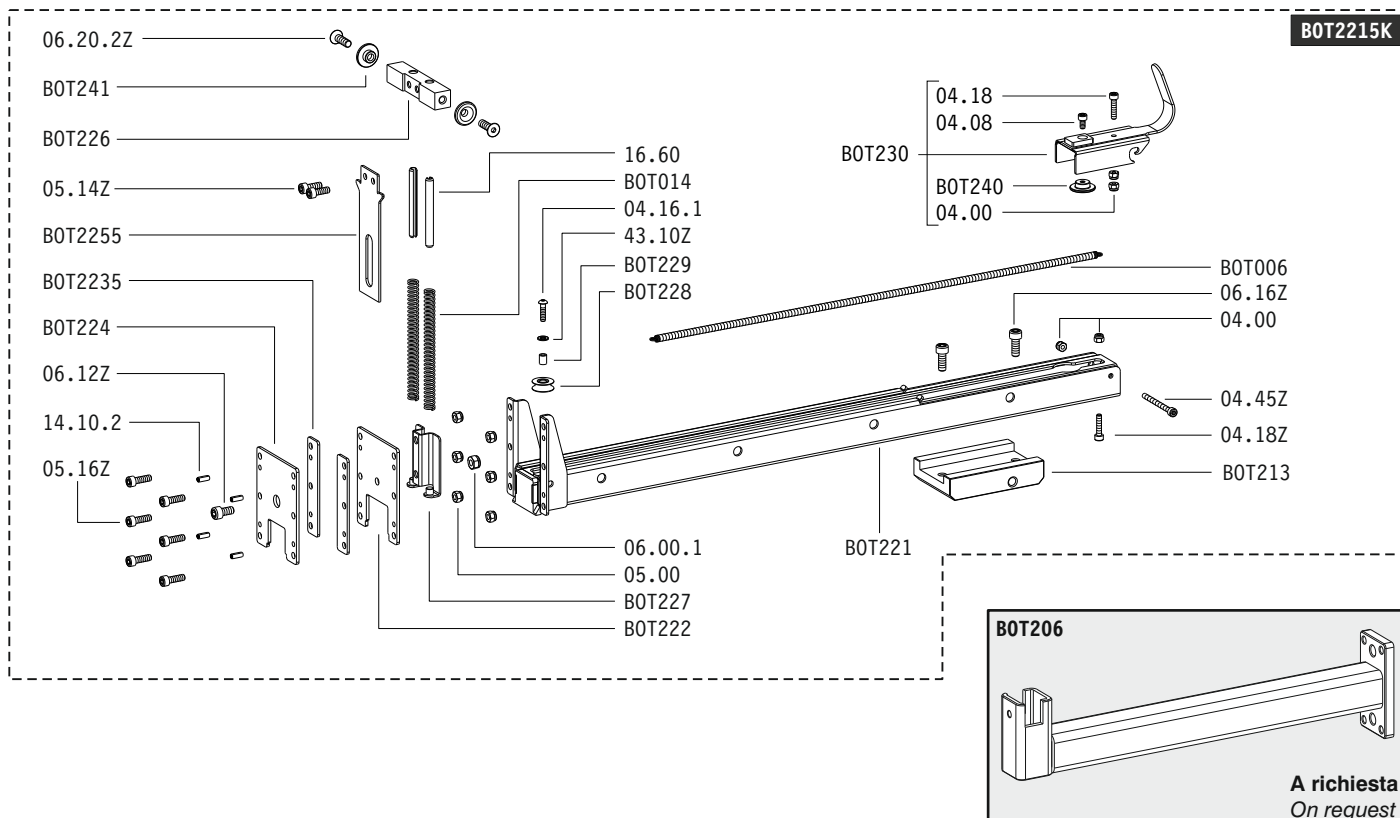

Parti di ricambio - Spare parts - Ersatzteile - Pièces de rechange - Piezas de repuesto
 Λαστιχάκια - Partes sobresselentes - Tabel te raadplegen - Reservedele

Cod.	Descrizione	Description	Cod.	Descrizione	Description
01.19	O-Ring	O-Ring	43.13Z	Rondella	Washer
04.00	Dado	Nut	43.23.4Z	Rondella	Washer
04.08	Vite	Screw	76.23	Distanziale	Spacer
04.10Z	Vite	Screw	BOT006	Molla	Spring
04.16.1	Vite	Screw	BOT014	Molla	Spring
04.16Z	Vite	Screw	BOT052	Piedino	Socle
04.18	Vite	Screw	BOT200	Telaio	Frame Body
04.18Z	Vite	Screw	BOT201	Supporto	Support
04.45Z	Vite	Screw	BOT202	Supporto Cilindro	Cylinder Support
05.00	Dado	Nut	BOT203	Supporto Regolatore	Regulator Support
05.14Z	Vite	Screw	BOT205	Braccio Verticale	Vertical Arm
05.16Z	Vite	Screw	BOT206	Braccio Orizzontale	Orizzontal Arm
06.00.1	Dado	Nut	BOT2075	Incudine	Anvil
06.12Z	Vite	Screw	BOT210	Traversa Superiore	Upper Cross Bar
06.16Z	Vite	Screw	BOT213	Supporto Caricatore	Magazine Support
06.20.2Z	Vite	Screw	BOT214	Leva	Lever
06.25Z	Vite	Screw	BOT215	Biella	Connecting Rod
07.13	Chiave	Wrench	BOT221	Caricatore	Magazine
07.30	Chiave esagonale	Hex. bar wrench	BOT2215K	KIT Caricatore	Magazine KIT
07.40	Chiave esagonale	Hex. bar wrench	BOT222	Piastra Posteriore	Rear Plate
07.50	Chiave esagonale	Hex. bar wrench	BOT2235	Guida Battente	Driver Guide
07.60	Chiave esagonale	Hex. bar wrench	BOT224	Piastra Anteriore	Front Plate
07.80	Chiave esagonale	Hex. bar wrench	BOT2255	Battente	Driver
08.00	Dado	Nut	BOT226	Porta Battente	Driver Holder
08.10.4	Vite	Screw	BOT227	Carter	Carter
08.20Z	Vite	Screw	BOT228	Carrucola	Pulley
08.25.2Z	Vite	Screw	BOT229	Distanziale	Spacer
09.14.1	Anello Elastico	Elastic Ring	BOT230	Spingipunto	Pusher
10.00	Dado	Nut	BOT232	Ammortizzatore	Bumper
10.25Z	Vite	Screw	BOT2351	Fianco Sinistro	Left Side
10.30Z	Vite	Screw	BOT2361	Fianco Destro	Right Side
14.10.2	Spina	Pin	BOT237	Protezione	Protection
14.21Z	Vite	Screw	BOT238	Vaschetta	Staple Container
16.60	Spina	Pin	BOT239	Peso	Weight
17.32.8	Raccordo	Connection	BOT240	Distanziale	Spacer
18.11	Tubi	Tube	BOT241	Bussola	Bush
18.20	Regolatore Pressione	Pressure Regulator	BOT243	Bussola	Bush
18.21	Manometro	Manometer	BOT244	Bussola	Bush
18.35	Pedale Pneumatico	Pneumatic foot lever	BOT245	Distanziale	Spacer
43.10Z	Rondella	Washer	BOT248	Perno	Pin
			BOT250	Cilindro Pneumatico	Pneumatic Cylinder