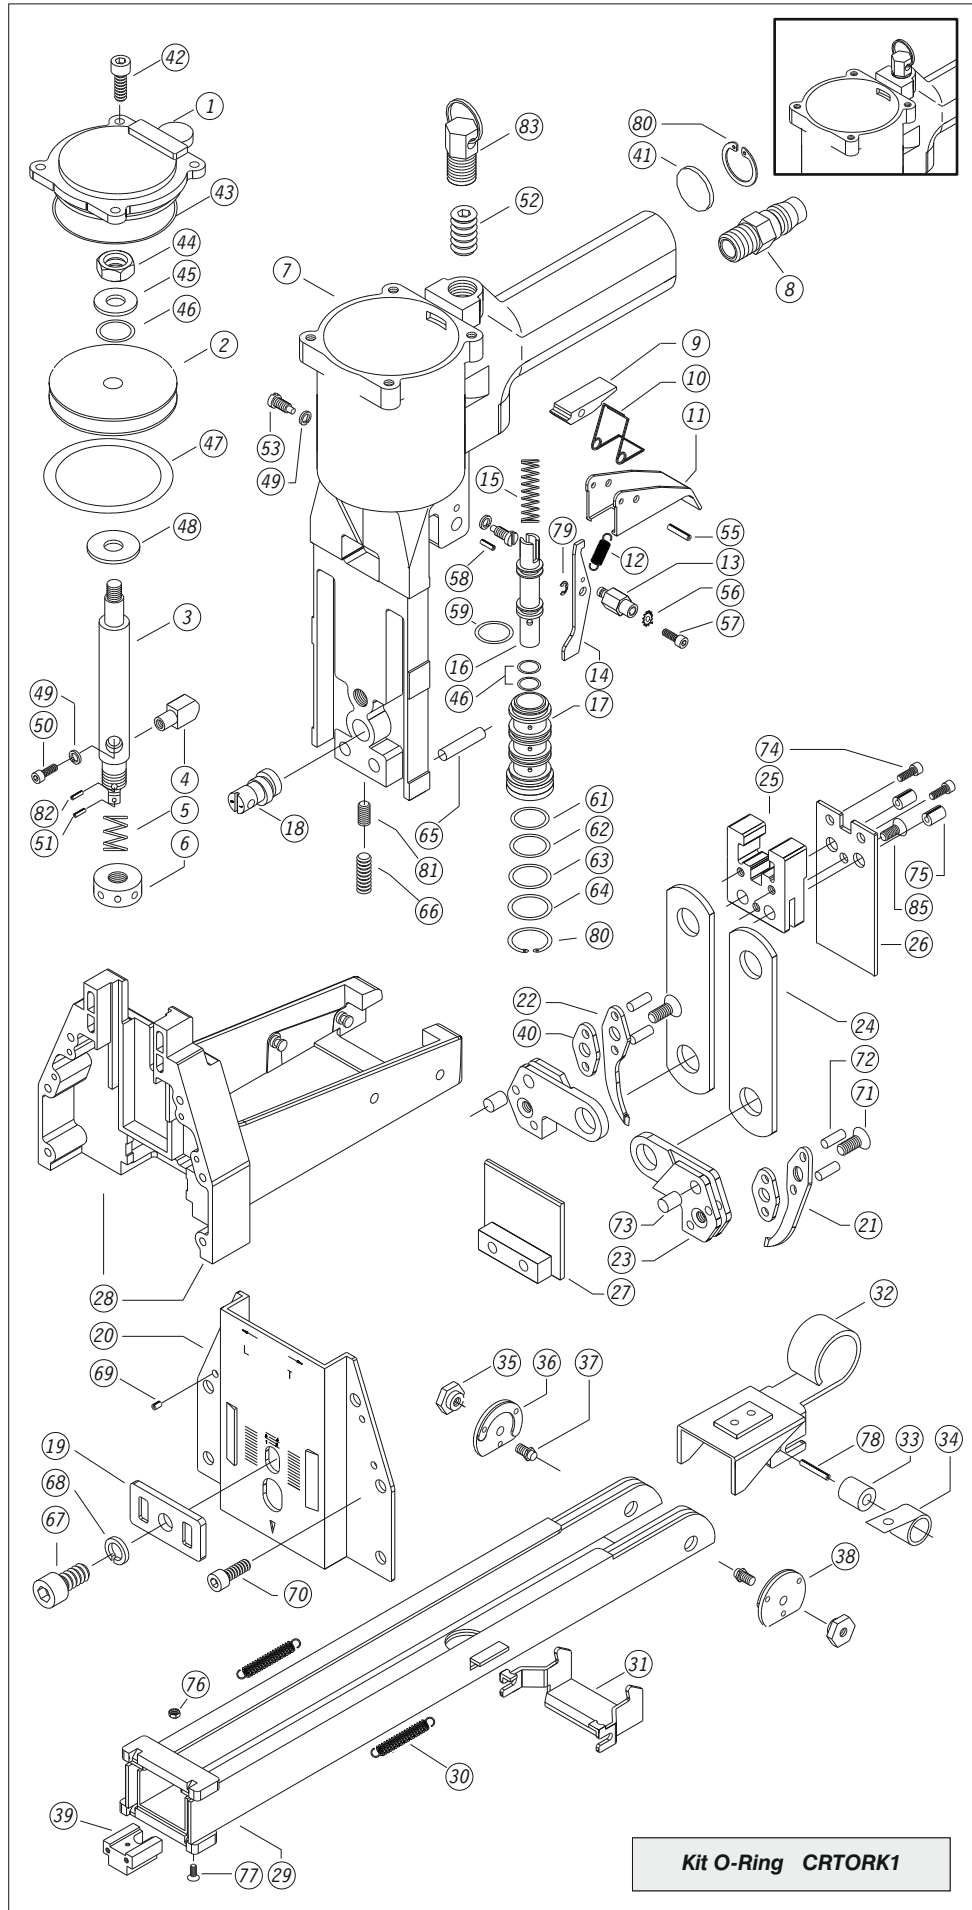

# Parti di ricambio - Spare parts

Ref. No. Part No. Description

1	32P501	Cap
2	35P002N	Piston
3	35P003N	Piston Rod
4	35P004	Block
5	35P005	Spring
6	35P006	Collar
7	35P007N	Body
8	35P008	Air Plug
9	35P009	Block
10	35P010	Spring
11	35P011	Trigger
12	35P012	Spring
13	35P013	Rod
14	35P014	Trigger's control
15	35P015	Spring
16	35P016	Valve
17	35P017N	Tube
18	35P018	Adjusting Rod
19	35P019	Adjusting Plate
20	32P520	Front plate
21	35P021	Right jaw
22	35P022	Left jaw
23	35P023	Jaw seat
24	35P024	Plate
25	32P525	Block
26	35M518	Driver
27	35P027	Cover Unit
28	32M520	Magazine Seat
29	34P529	Magazine
30	32M522	Spring
31	32M523	Bracket
32	34M524	Pusher Unit
33	35P034	Roller
34	35P033	Spring
35	32P535	Rod Nut
36	35P037	Right pusher guide
37	35P032	Rod
38	35M032	Left pusher guide
39	32M531	Bracket
40	35P039	Washer
41	32P541	Silencer
42	35P040N	Screw
43	35P042N	O-Ring
44	35P043	Nut
45	35P044	Washer
46	35P045	O-Ring
47	35P046N	O-Ring
48	35P047	Washer
49	35P041	Spring Washer
50	35P048	Screw
51	35P049	Spring Pin
52	35P050	Screw
53	35P051	Trigger Screw
55	35P052	Spring Pin
56	35P053	Teeth Washer
57	35P054	Screw
58	35P066	Spring Pin
59	35P056	O-Ring
61	35P058	O-Ring
62	35P059	O-Ring
63	35P060	O-Ring
64	35P061	O-Ring
65	35P062	Rod
66	35P063	Screw
67	35P064	Screw
68	35P065	Spring Washer
69	35P066	Spring Pin
70	32P570	Screw
71	35P069	Screw
72	35P070	Pin
73	35P071	Pin
74	35M046N	Screw
75	35P072	Spring Pin
76	35P076	Lock Nut
77	32P577	Screw
78	32M549	Spring Pin
79	35P081	E-Ring
80	35P080N	C-Ring
81	35P084	Half-Coil
82	35P085	Plastic Pin
83	19B091	Counter Balance Hanger
85	32P585	Screw

Kit O-Ring CRTORK1