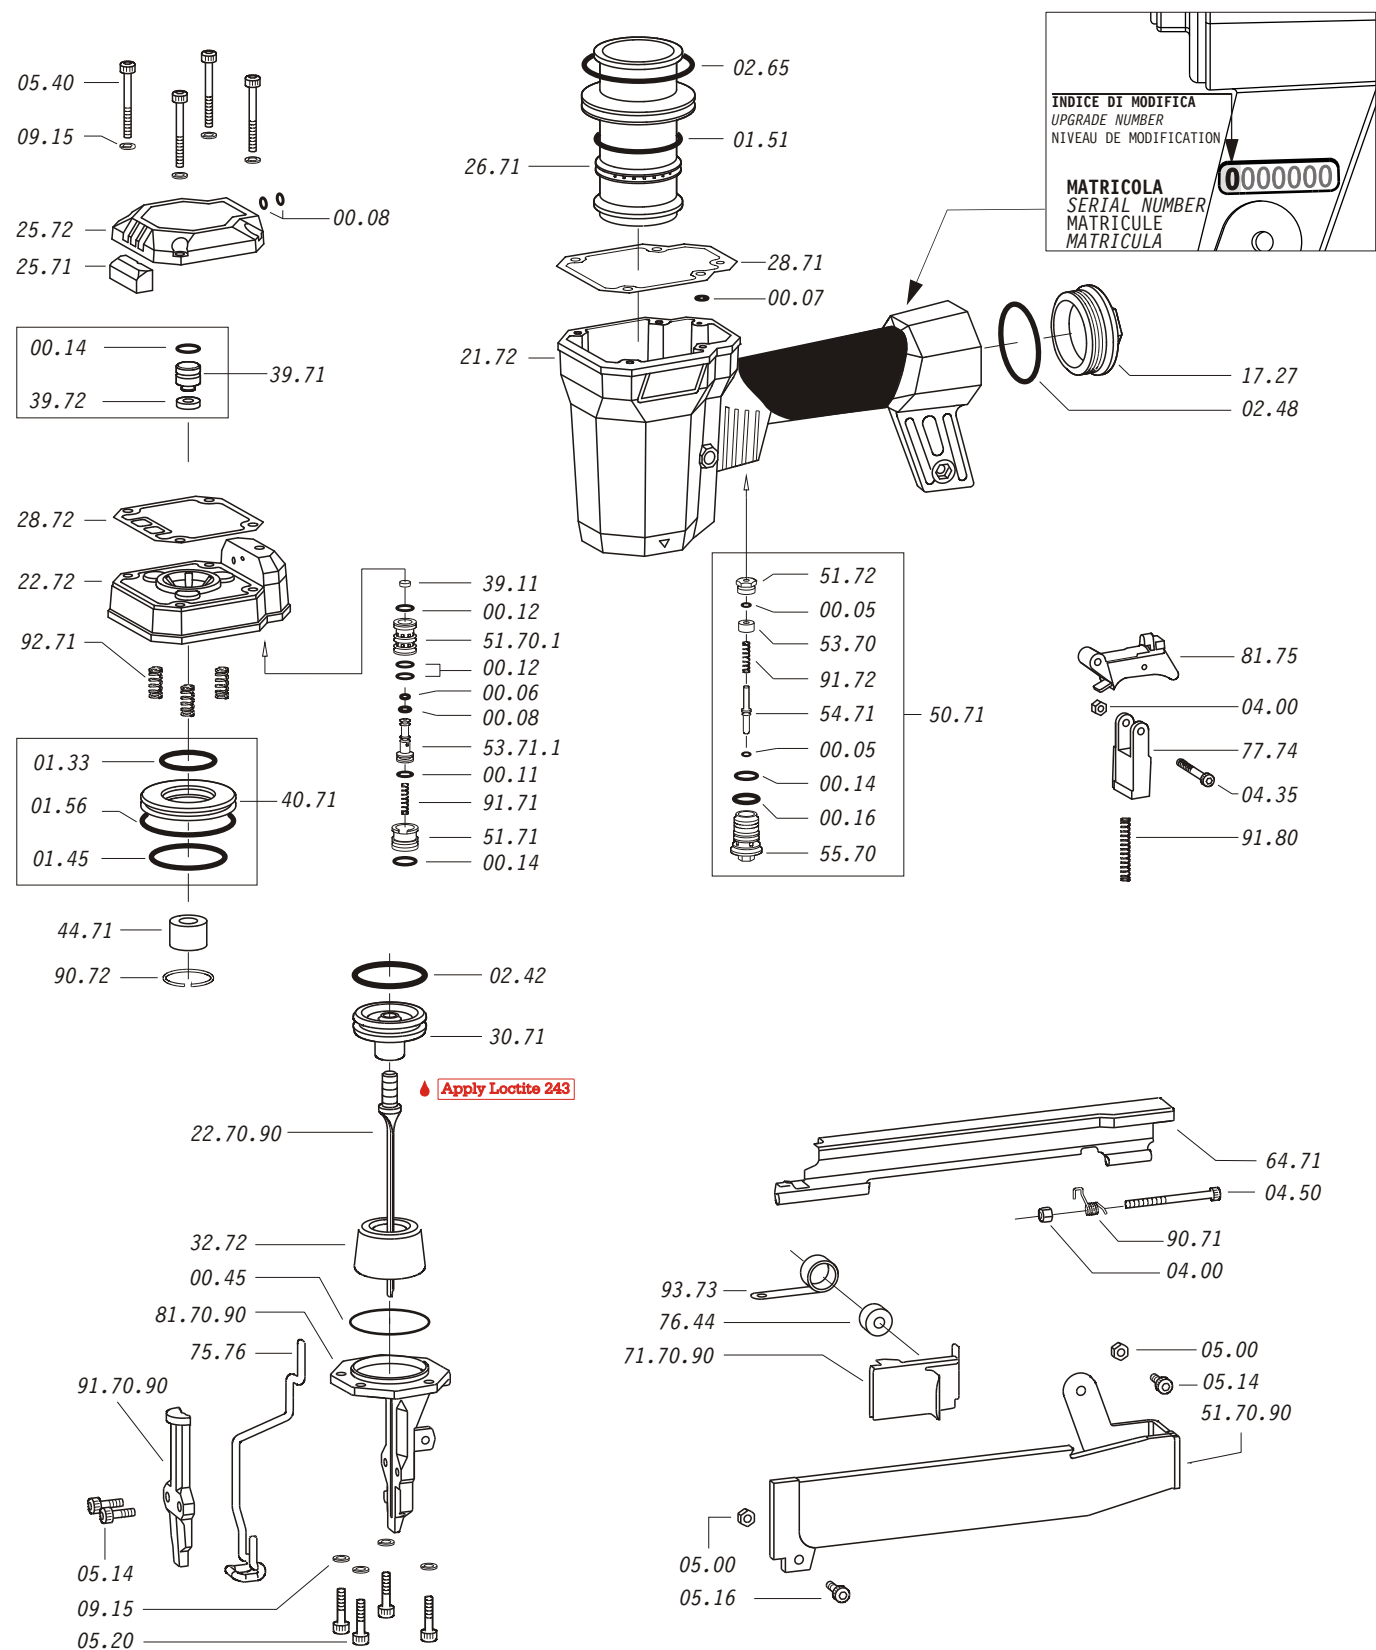

Parti di ricambio - Spare parts - Ersatzteile - Pièces de rechange - Piezas de repuesto
- Partes sobresselentes - Tabel te raadplegen - Reservedele