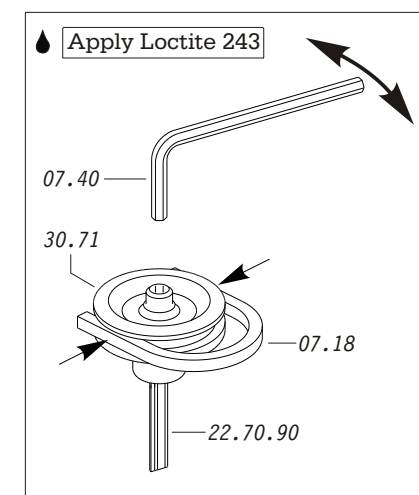

90.40

cod. 1717000

Parti di ricambio - Spare parts - Ersatzteile - Pièces de rechange - Piezas de repuesto
- Partes sobresselentes - Tabel te raadplegen - Reservedele

Cod.	Descrizione	Description
00.05	O-Ring	O-Ring
00.06	O-Ring	O-Ring
00.07	O-Ring	O-Ring
00.08	O-Ring	O-Ring
00.11	O-Ring	O-Ring
00.12	O-Ring	O-Ring
00.14	O-Ring	O-Ring
00.16	O-Ring	O-Ring
00.45	O-Ring	O-Ring
01.33	O-Ring	O-Ring
01.45	O-Ring	O-Ring
01.51	O-Ring	O-Ring
01.56	O-Ring	O-Ring
02.42	O-Ring	O-Ring
02.48	O-Ring	O-Ring
02.65	O-Ring	O-Ring
04.00	Dado	Nut
04.35	Vite	Screw
04.50	Vite	Screw
05.00	Dado	Nut
05.14	Vite	Screw
05.16	Vite	Screw
05.20	Vite	Screw
05.40	Vite	Screw
07.18	Chiave pistone	Piston wrench
07.19	Estrattore	Extractor
07.30	Chiave esagonale	Hex. bar wrench
07.40	Chiave esagonale	Hex. bar wrench
09.15	Rondella	Washer
17.27	Tappo	Inlet cap
21.72	Corpo	Body
22.72	Testa	Head
25.71	Silenziatore	Silencer
25.72	Deflettore scarico	Exhaust deflector
26.71	Cilindro	Cylinder
28.71	Guarnizione testa	Head gasket
28.72	Guarnizione testa	Head gasket
30.71	Pistone	Piston
32.72	Ammortizzatore	Bumper
39.11	Guarnizione servovalvola	Servo valve gasket
39.71	Valvola scarico completa	Exhaust valve assembled
39.72	Guarnizione valvola scarico	Exhaust valve gasket
40.71	Valvola completa	Valve assembled
44.71	Ammortizzatore sup.	Upper bumper
50.71	Pulsante completo	Trigger valve assembled
51.70.1	Cilindro servovalvola	Servo valve cylinder
51.71	Boccola servovalvola	Servo valve bushing
51.72	Premistoppa	Stuffing box
53.70	Distanziale	Spacer
53.71.1	Pistone servovalvola	Servo valve piston
54.71	Pulsante	Trigger valve
55.70	Raccordo	Trigger valve bush
64.71	Carter	Hold down
75.76	Sicura	Safety
76.44	Rullo molla	Roller
77.74	Guida sicura	Safety guide
81.75	Grilletto comando completo	Trigger assembled
90.71	Molla	Spring
90.72	Molla	Spring
91.71	Molla	Spring
91.72	Molla	Spring
91.80	Molla	Spring
92.71	Molla	Spring
93.73	Molla	Spring
22.70.90	Battente	Driver
51.70.90	Caricatore	Magazine
71.70.90	Spingipunto	Pusher
81.70.90	Controtestina	Nose
91.70.90	Testina	Nose plate
D01	Bocchetta olio	Oiler
D02	Occhiali protettivi	Protective goggles