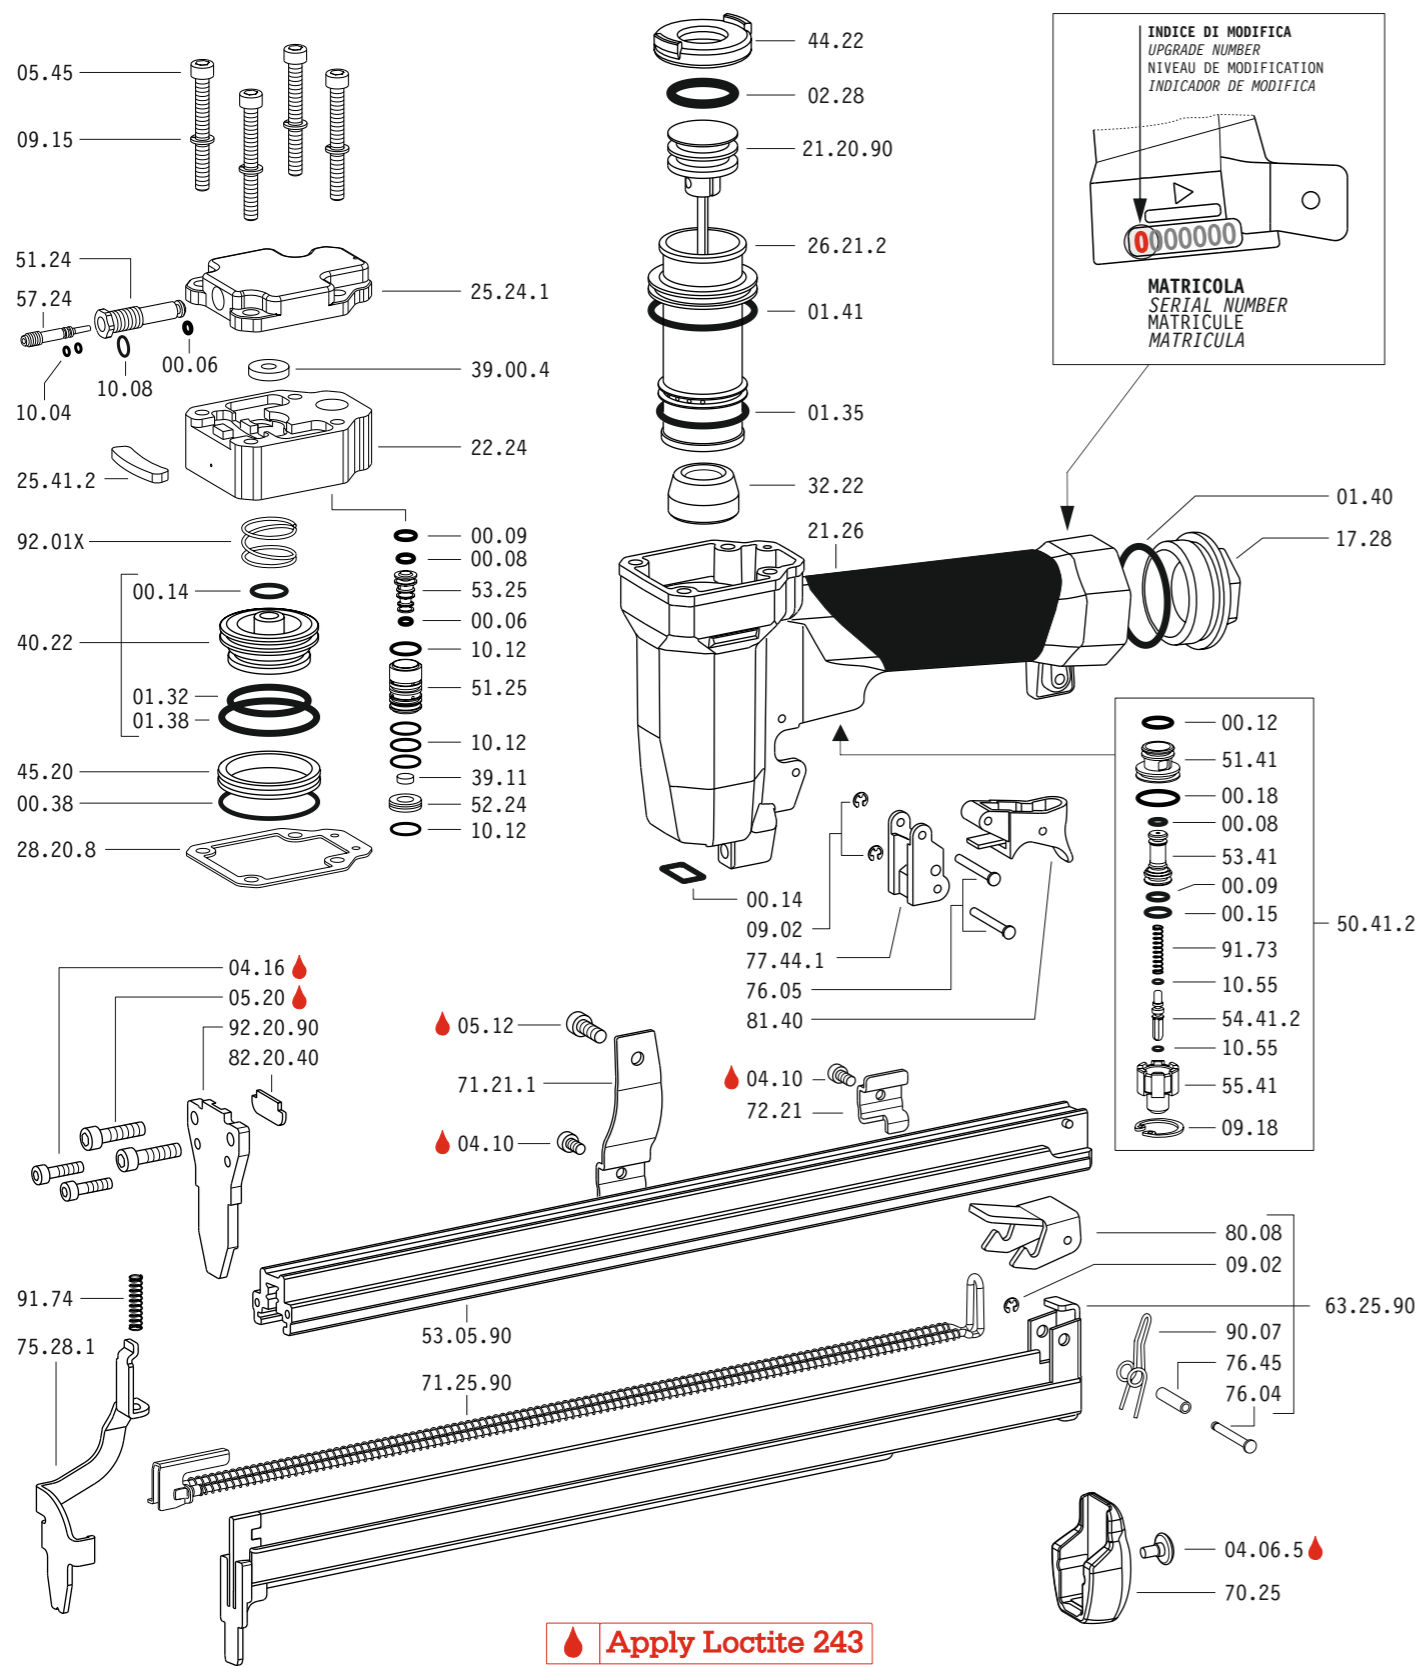

Parti di ricambio - Spare parts - Ersatzteile - Pièces de rechange - Piezas de repuesto
Ανταλλακτικά - Partes sobresselentes - Wisselstukken - Reservedele

Dotazioni - Equipment - Ausrüstung - Équipements - Equipamiento - Παρεχόμενα
Equipamento - Uitrusting - Udstyr

90.28 CLV

cod. 12270580

Parti di ricambio - Spare parts - Ersatzteile - Pièces de rechange - Piezas de repuesto
Ανταλλακτικά - Partes sobresselentes - Wisselstukken - Reservedele

Cod.	Descrizione	Description
00.06	O-Ring	O-Ring
00.08	O-Ring	O-Ring
00.09	O-Ring	O-Ring
00.12	O-Ring	O-Ring
00.14	O-Ring	O-Ring
00.15	O-Ring	O-Ring
00.18	O-Ring	O-Ring
00.38	O-Ring	O-Ring
01.32	O-Ring	O-Ring
01.35	O-Ring	O-Ring
01.38	O-Ring	O-Ring
01.40	O-Ring	O-Ring
01.41	O-Ring	O-Ring
02.28	O-Ring	O-Ring
04.06.5	Vite	Screw
04.10	Vite	Screw
04.16	Vite	Screw
05.12	Vite	Screw
05.20	Vite	Screw
05.45	Vite	Screw
07.25	Chiave esagonale	Hex. bar wrench
07.30	Chiave esagonale	Hex. bar wrench
07.40	Chiave esagonale	Hex. bar wrench
09.02	Anello elastico	Elastic ring
09.15	Rondella	Washer
09.18	Anello elastico	Elastic ring
10.04	O-Ring	O-Ring
10.08	O-Ring	O-Ring
10.12	O-Ring	O-Ring
10.55	O-Ring	O-Ring
17.28	Tappo	Inlet cap
21.26	Corpo	Body
22.24	Testa	Head
25.24.1	Deflettore	Exhaust deflector
25.41.2	Silenziatore	Silencer
26.21.2	Cilindro	Cylinder
28.20.8	Guarnizione testa	Head gasket
32.22	Ammortizzatore	Bumper
39.00.4	Guarnizione scarico	Exhaust seal
39.11	Guarnizione	Seal
40.22	Valvola completa	Valve ass'y
44.22	Guarnizione	Gasket
45.20	Anello valvola	Ring
50.41.2	Pulsante completo	Trigger valve ass'y
51.24	Boccola regolatore	Regulator valve housing
51.25	Cilindro servovalvola	Valve cylinder
51.41	Boccola pulsante	Trigger valve housing
52.24	Tappo	Stopper
53.25	Pistone servovalvola	Valve piston
53.41	Pistone servovalvola	Valve piston
54.41.2	Pulsante	Trigger valve
55.41	Raccordo pulsante	Bush
57.24	Regolatore	Regulator
70.25	Protezione	Guard
71.21.1	Reggicaricatore	Support
72.21	Fermo carrello	Slider-Stop
75.28.1	Sicura	Safety
76.04	Perno	Pin
76.05	Perno	Pin
76.45	Perno molla	Pin
77.44.1	Guida sicura	Safety guide
80.08	Grilletto chiusura	Trigger
81.40	Grilletto comando	Trigger
90.07	Molla	Spring
91.73	Molla	Spring
91.74	Molla	Spring
92.01X	Molla	Spring
21.20.90	Battente	Driver
53.05.90	Caricatore	Magazine
63.25.90	Carrello	Slider
71.25.90	Spingipunto	Pusher
82.20.40	Controtestina	Nose
92.20.90	Testina	Nose plate
D01	Bocchetta olio	Oiler

Guarnizioni - O-Rings - Dichtungen - Kits - Kit O-rings - Λαστιχακια - Kit O-rings - Pakninger