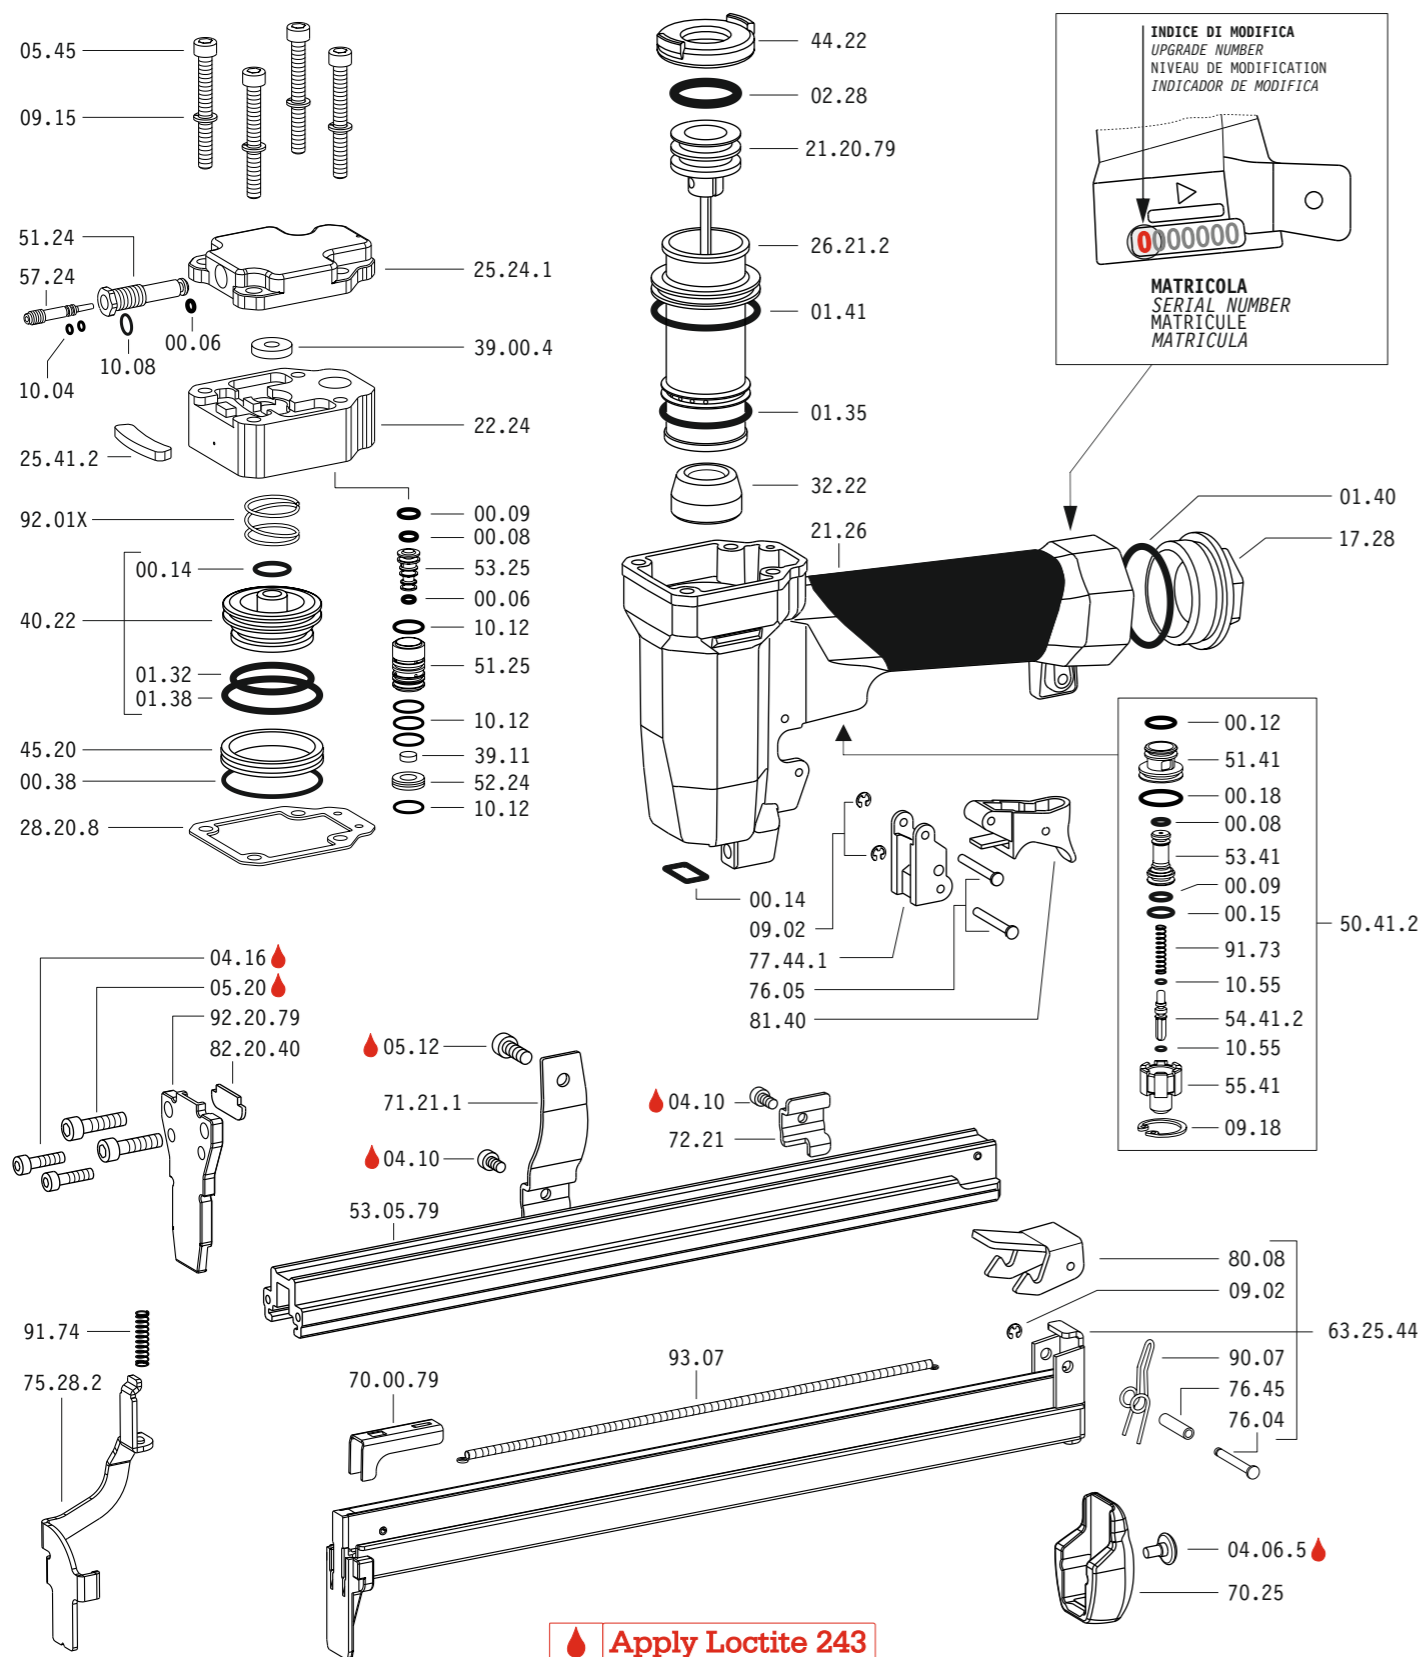

Parti di ricambio - Spare parts - Ersatzteile - Pièces de rechange - Piezas de repuesto
Ανταλλακτικά - Partes sobresselentes - Wisselstukken - Reservedele

Dotazioni - Equipment - Ausrüstung - Équipements - Equipamiento - Παρεχόμενα
Equipamento - Uitrusting - Udstyr