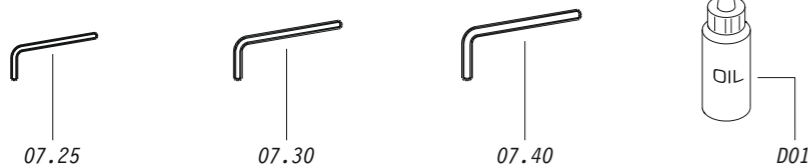

500.25 CLV

cod. 12279580

Parti di ricambio - Spare parts - Ersatzteile - Pièces de rechange - Piezas de repuesto
Ανταλλακτικά - Partes sobresselentes - Wisselstukken - Reservedele

Cod.	Descrizione	Description
00.06	O-Ring	O-Ring
00.08	O-Ring	O-Ring
00.09	O-Ring	O-Ring
00.12	O-Ring	O-Ring
00.14	O-Ring	O-Ring
00.15	O-Ring	O-Ring
00.18	O-Ring	O-Ring
00.38	O-Ring	O-Ring
01.32	O-Ring	O-Ring
01.35	O-Ring	O-Ring
01.38	O-Ring	O-Ring
01.40	O-Ring	O-Ring
01.41	O-Ring	O-Ring
02.28	O-Ring	O-Ring
04.06.5	Vite	Screw
04.10	Vite	Screw
04.16	Vite	Screw
05.12	Vite	Screw
05.20	Vite	Screw
05.45	Vite	Screw
07.25	Chiave esagonale	Hex. bar wrench
07.30	Chiave esagonale	Hex. bar wrench
07.40	Chiave esagonale	Hex. bar wrench
09.02	Anello elastico	Elastic ring
09.15	Rondella	Washer
09.18	Anello elastico	Elastic ring
10.04	O-Ring	O-Ring
10.08	O-Ring	O-Ring
10.12	O-Ring	O-Ring
10.55	O-Ring	O-Ring
17.28	Tappo	Inlet cap
21.26	Corpo	Body
22.24	Testa	Head
25.24.1	Deflettore	Exhaust deflector
25.41.2	Silenziatore	Silencer
26.21.2	Cilindro	Cylinder
28.20.8	Guarnizione testa	Head gasket
32.22	Ammortizzatore	Bumper
39.00.4	Guarnizione scarico	Exhaust seal
39.11	Guarnizione	Seal
40.22	Valvola completa	Valve ass'y
44.22	Guarnizione	Gasket
45.20	Anello valvola	Ring
50.41.2	Pulsante completo	Trigger valve ass'y
51.24	Boccola regolatore	Regulator valve housing
51.25	Cilindro servovalvola	Valve cylinder
51.41	Boccola pulsante	Trigger valve housing
52.24	Tappo	Stopper
53.25	Pistone servovalvola	Valve piston
53.41	Pistone servovalvola	Valve piston
54.41.2	Pulsante	Trigger valve
55.41	Raccordo pulsante	Bush
57.24	Regolatore	Regulator
70.25	Protezione	Guard
71.21.1	Reggicaricatore	Support
72.21	Fermo carrello	Slider-Stop
75.28.2	Sicura	Safety
76.04	Perno	Pin
76.05	Perno	Pin
76.45	Perno molla	Pin
77.44.1	Guida sicura	Safety guide
80.08	Grilletto chiusura	Trigger
81.40	Grilletto comando	Trigger
90.07	Molla	Spring
91.73	Molla	Spring
91.74	Molla	Spring
92.01X	Molla	Spring
93.07	Molla	Spring
21.20.79	Battente	Driver
53.05.79	Caricatore	Magazine
63.25.44	Carrello	Slider
70.00.79	Spingipunto	Pusher
82.20.40	Controtestina	Nose
92.20.79	Testina	Nose plate
D01	Bocchetta olio	Oiler