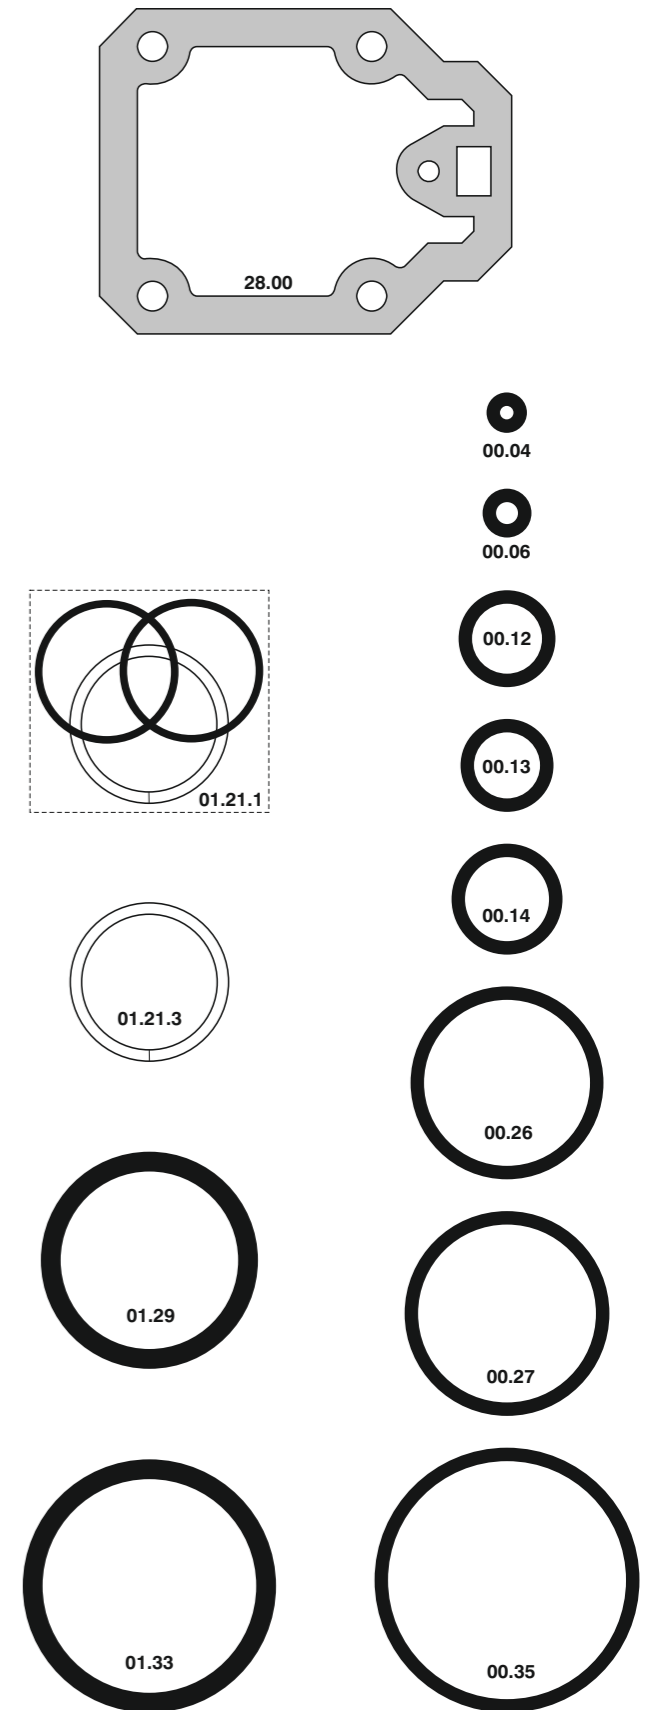

00.70.5

80.16 RB

cod. 115600RB

Indice di modifica
Upgrade number

5