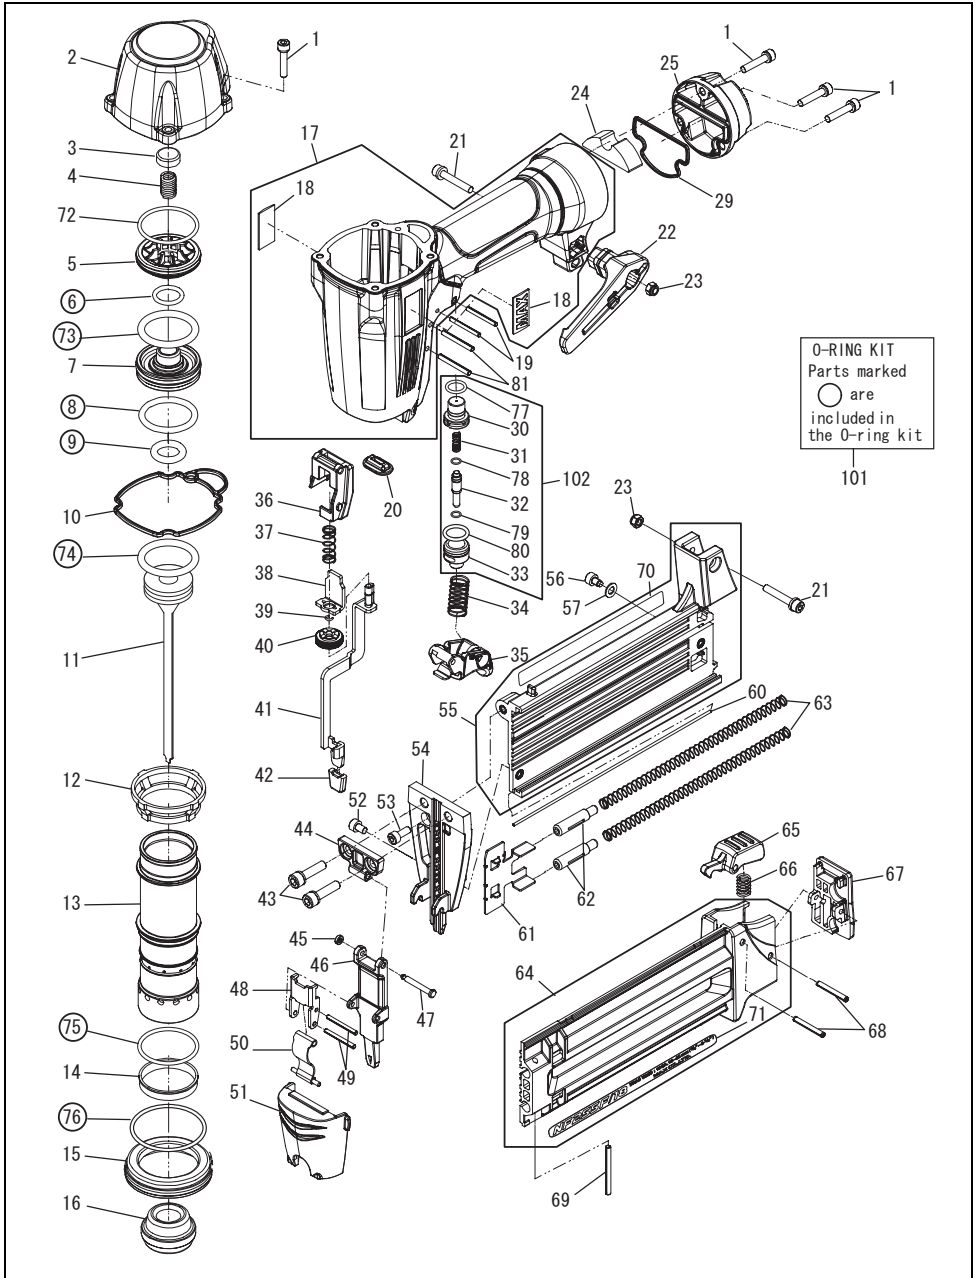

NF255F/18

EXPLODED
VIEW AND SPARE PARTS LIST

SCHEMA ECLATE ET LISTE DES
PIECES DE RECHANGE

DESPIECE DE LA MAQUINA Y LISTA
DE RECAMBIOS

NF255F/18

Part NO	Part Code	Description
1	TA19210	HEX. SOC. HD. CAP SCREW ASSY
2	TA19136	CYLINDER CAP
3	TA19137	EXHAUST SEAL
4	TA19138	COMPRESSION SPRING
5	TA19139	HEAD VALVE GUIDE
6	TA19141	O-RING 9141
7	TA19142	HEAD VALVE PISTON
8	TA19143	O-RING 9143
9	TA19144	O-RING 9144
10	TA19145	CYLINDER CAP SEAL
11	TA70375	MAIN PISTON UNIT
12	TA19208	CYLINDER WASHER
13	TA19146	CYLINDER
14	TA19148	CHECK PAWL
15	TA19149	CYLINDER RING
16	TA19207	BUMPER
17	TA70351	FRAME UNIT
18	TA18930	NAME PLATE
19	TA19180	SPRING PIN
20	TA19154	NOZZLE
21	TA19170	HEX. SOC. HD. CAP SCREW
22	TA19171	HOOK
23	TA19172	ELASTIC STOP NUT
24	TA19173	EXHAUST FILTER
25	TA19169	END CAP
29	TA19168	END CAP SEAL
30	TA19156	TRIGGER VALVE HEAD
31	TA19157	SPRING
32	TA19158	TRIGGER VALVE STEM
33	TA19162	TRIGGER VALVE GUIDE
34	TA19163	SPRING
35	TA19164	TRIGGER UNIT
36	TA19198	ARM GUIDE
37	TA19199	SPRING
38	TA19200	CONTACT ARM A
39	TA19201	C-RING
40	TA19182	ADJUST DIAL
41	TA19183	CONTACT ARM B
42	TA19202	CONTACT TOP