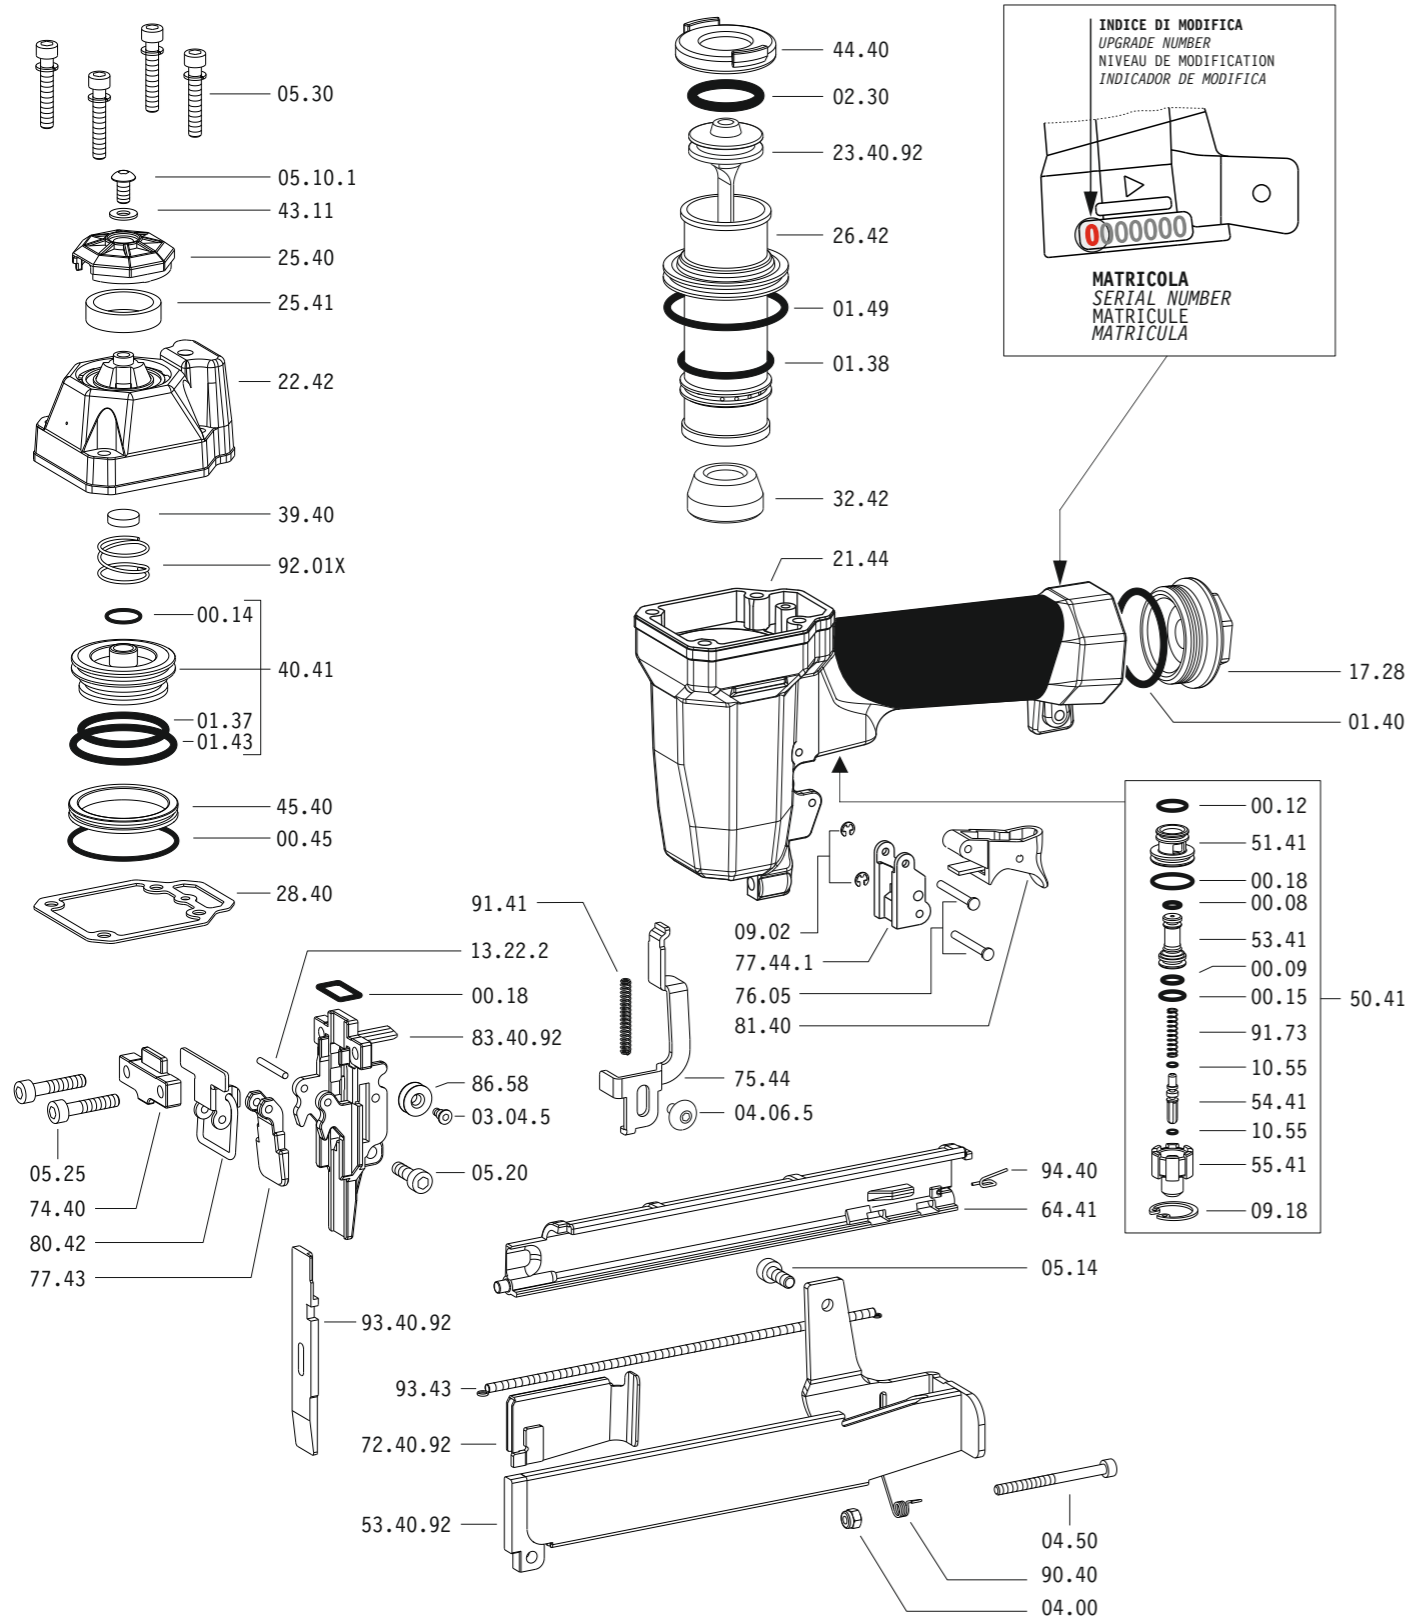

Parti di ricambio - Spare parts - Ersatzteile - Pièces de rechange - Piezas de repuesto
Ανταλλακτικά - Partes sobresselentes - Wisselstukken - Reservedele