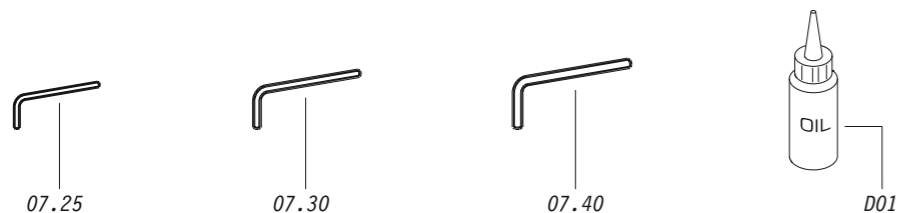

92.38

cod. 1427240

Parti di ricambio - Spare parts - Ersatzteile - Pièces de rechange - Piezas de repuesto
Ανταλλακτικά - Partes sobresselentes - Wisselstukken - Reservedele

Cod.	Descrizione	Description
00.08	O-Ring	O-Ring
00.09	O-Ring	O-Ring
00.12	O-Ring	O-Ring
00.14	O-Ring	O-Ring
00.15	O-Ring	O-Ring
00.18	O-Ring	O-Ring
00.19	O-Ring	O-Ring
00.45	O-Ring	O-Ring
01.37	O-Ring	O-Ring
01.38	O-Ring	O-Ring
01.40	O-Ring	O-Ring
01.43	O-Ring	O-Ring
01.49	O-Ring	O-Ring
02.30	O-Ring	O-Ring
03.04.5	Vite	Screw
04.00	Dado	Nut
04.06.5	Vite	Screw
04.50	Vite	Screw
05.10.1	Vite	Screw
05.14	Vite	Screw
05.20	Vite	Screw
05.25	Vite	Screw
05.30	Vite	Screw
07.25	Chiave esagonale	Hex. bar wrench
07.30	Chiave esagonale	Hex. bar wrench
07.40	Chiave esagonale	Hex. bar wrench
09.02	Anello elastico	Elastic ring
09.18	Anello elastico	Elastic ring
10.55	O-Ring	O-Ring
13.22.2	Spina	Pin
17.28	Tappo	Inlet cap
21.44	Corpo	Body
22.42	Testa	Head
25.40	Deflettore	Exhaust deflector
25.41	Silenziatore	Silencer
26.42	Cilindro	Cylinder
28.40	Guarnizione testa	Head gasket
32.42	Ammortizzatore	Bumper
39.40	Guarnizione scarico	Exhaust seal
40.41	Valvola completa	Valve ass'y
43.11	Rondella	Washer
44.40	Guarnizione	Gasket
45.40	Anello valvola	Ring
50.41	Pulsante completo	Trigger valve ass'y
51.41	Boccola pulsante	Trigger valve housing
53.41	Pistone servovalvola	Valve piston
54.41	Pulsante	Trigger valve
55.41	Raccordo pulsante	Bush
64.41	Carter	Hold down
74.40	Staffa testina	Nose guide
75.44	Sicura	Safety
76.05	Perno	Pin
77.43	Guida testina	Safety nose plate
77.44.1	Guida sicura	Safety guide
80.42	Grilletto testina	Nose plate lock
81.40	Grilletto comando	Trigger
86.58	Carrucola	Pulley
90.40	Molla	Spring
91.41	Molla	Spring
91.73	Molla	Spring
92.01X	Molla	Spring
93.43	Molla	Spring
94.40	Molla	Spring
23.40.92	Battente	Driver
53.40.92	Caricatore	Magazine
72.40.92	Spingipunto	Pusher
83.40.92	Controtestina	Nose
93.40.92	Testina	Nose plate
D01	Bocchetta olio	Oiler