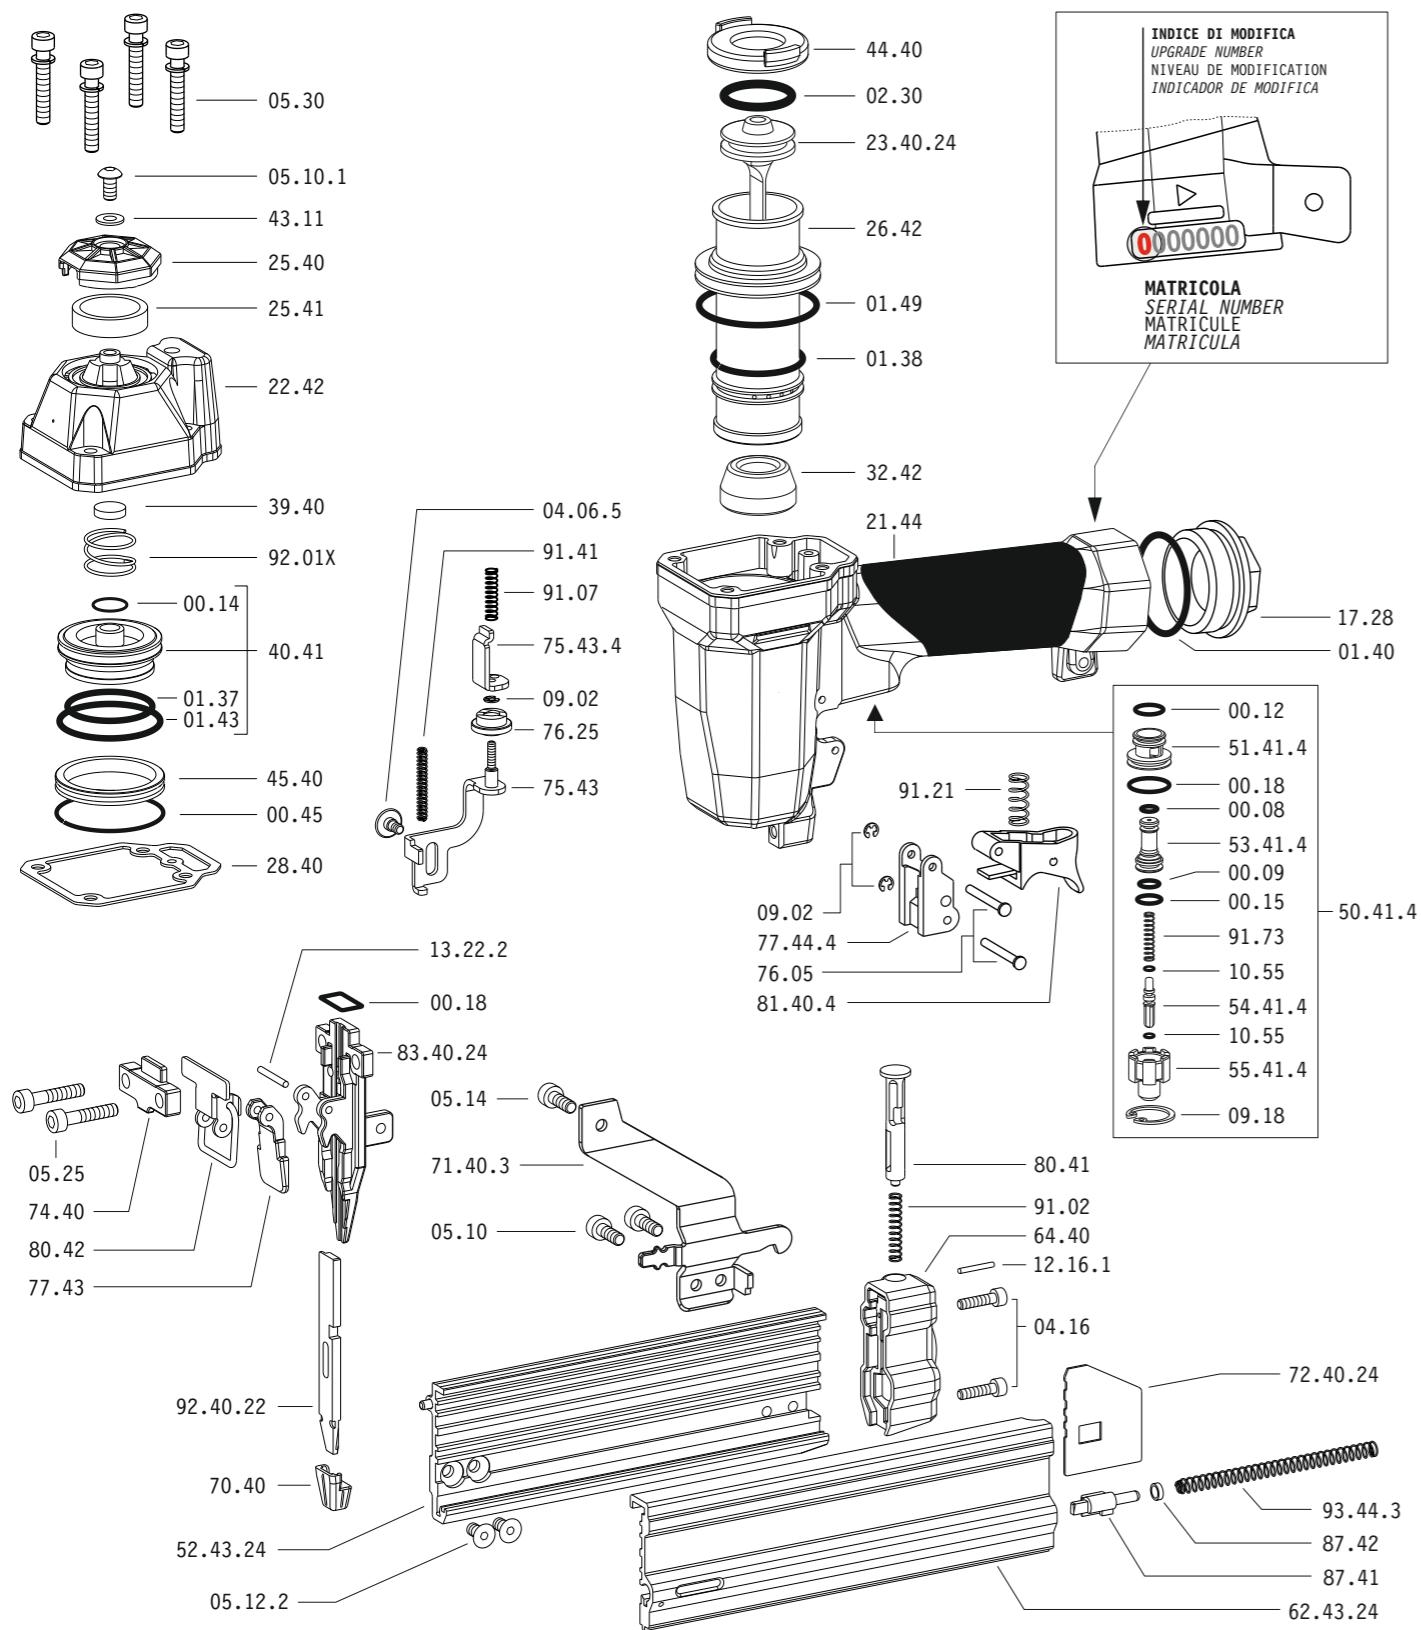

Parti di ricambio - Spare parts - Ersatzteile - Pièces de rechange - Piezas de repuesto
Ανταλλακτικά - Partes sobresselentes - Wisselstukken - Reservedele