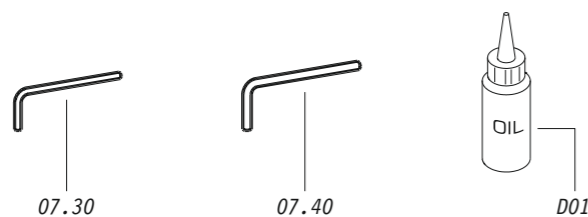

14.50

cod. 14214110

Parti di ricambio - Spare parts - Ersatzteile - Pièces de rechange - Piezas de repuesto  
Ανταλλακτικά - Partes sobresselentes - Wisselstukken - Reservedele

Cod.	Descrizione	Description
00.08	O-Ring	O-Ring
00.09	O-Ring	O-Ring
00.12	O-Ring	O-Ring
00.14	O-Ring	O-Ring
00.15	O-Ring	O-Ring
00.18	O-Ring	O-Ring
00.45	O-Ring	O-Ring
01.37	O-Ring	O-Ring
01.38	O-Ring	O-Ring
01.40	O-Ring	O-Ring
01.43	O-Ring	O-Ring
01.49	O-Ring	O-Ring
02.30	O-Ring	O-Ring
04.06.5	Vite	Screw
04.16	Vite	Screw
05.10	Vite	Screw
05.10.1	Vite	Screw
05.12.2	Vite	Screw
05.14	Vite	Screw
05.25	Vite	Screw
05.30	Vite	Screw
07.30	Chiave esagonale	Hex. bar wrench
07.40	Chiave esagonale	Hex. bar wrench
09.02	Anello elastico	Elastic ring
09.18	Anello elastico	Elastic ring
10.55	O-Ring	O-Ring
12.16.1	Spina	Pin
13.22.2	Spina	Pin
17.28	Tappo	Inlet cap
21.44	Corpo	Body
22.42	Testa	Head
25.40	Deflettore	Exhaust deflector
25.41	Silenziatore	Silencer
26.42	Cilindro	Cylinder
28.40	Guarnizione testa	Head gasket
32.42	Ammortizzatore	Bumper
39.40	Guarnizione scarico	Exhaust seal
40.41	Valvola completa	Valve ass'y
43.11	Rondella	Washer
44.40	Guarnizione	Gasket
45.40	Anello valvola	Ring
50.41.4	Pulsante completo	Trigger valve ass'y
51.41.4	Boccola pulsante	Trigger valve housing
53.41.4	Pistone servovalvola	Valve piston
54.41.4	Pulsante	Trigger valve
55.41.4	Raccordo pulsante	Bush
64.40	Fondello	Cap
70.40	Puntale	Contact tip
71.40.3	Reggicaricatore	Support
74.40	Staffa testina	Nose guide
75.43	Sicura	Safety
75.43.4	Rinvio sicura	Contact arm
76.05	Perno	Pin
76.25	Regolatore	Adjusting wheel
77.43	Guida testina	Safety nose plate
77.44.4	Guida sicura	Safety guide
80.41	Grilletto chiusura	Magazine lock trigger
80.42	Grilletto testina	Nose plate lock
81.40.4	Grilletto comando	Trigger
87.41	Portamolla	Spring bearing
87.42	Segnalatore	Signal washer
91.02	Molla	Spring
91.07	Molla	Spring
91.21	Molla	Spring
91.41	Molla	Spring
91.73	Molla	Spring
92.01X	Molla	Spring
93.44.3	Molla	Spring
23.40.24	Battente	Driver
52.43.24	Caricatore	Magazine
62.43.24	Carrello	Slider
72.40.24	Spingipunto	Pusher
83.40.24	Controtestina	Nose
92.40.22	Testina	Nose plate
D01	Boccetta olio	Oiler